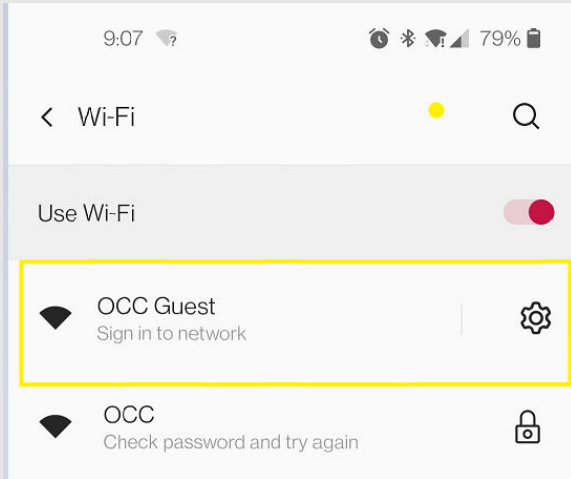

WIFI SPLASH PAGE LOG IN:

1. Go to your devices Wi-Fi settings – select **“OCC GUEST”**

2. Once selected the page will refresh

Sign in with email for free Wi-Fi Minimums
Note: Upgrades not available with same email once selected.