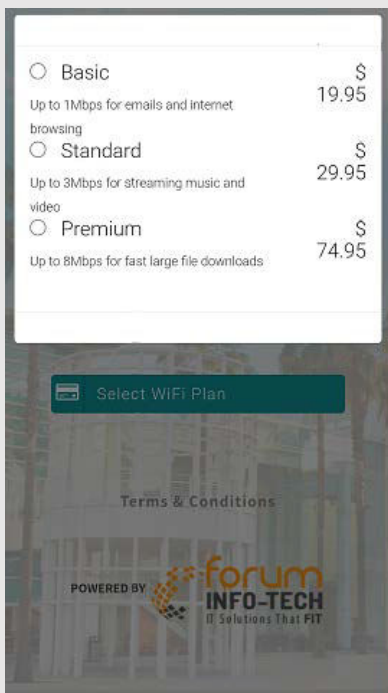

Sign in with email for free Wi-Fi Minimums
Note: Upgrades not available with same email once selected.

For higher speeds

3. Select the speed you would like for your (1) device and follow the prompts.